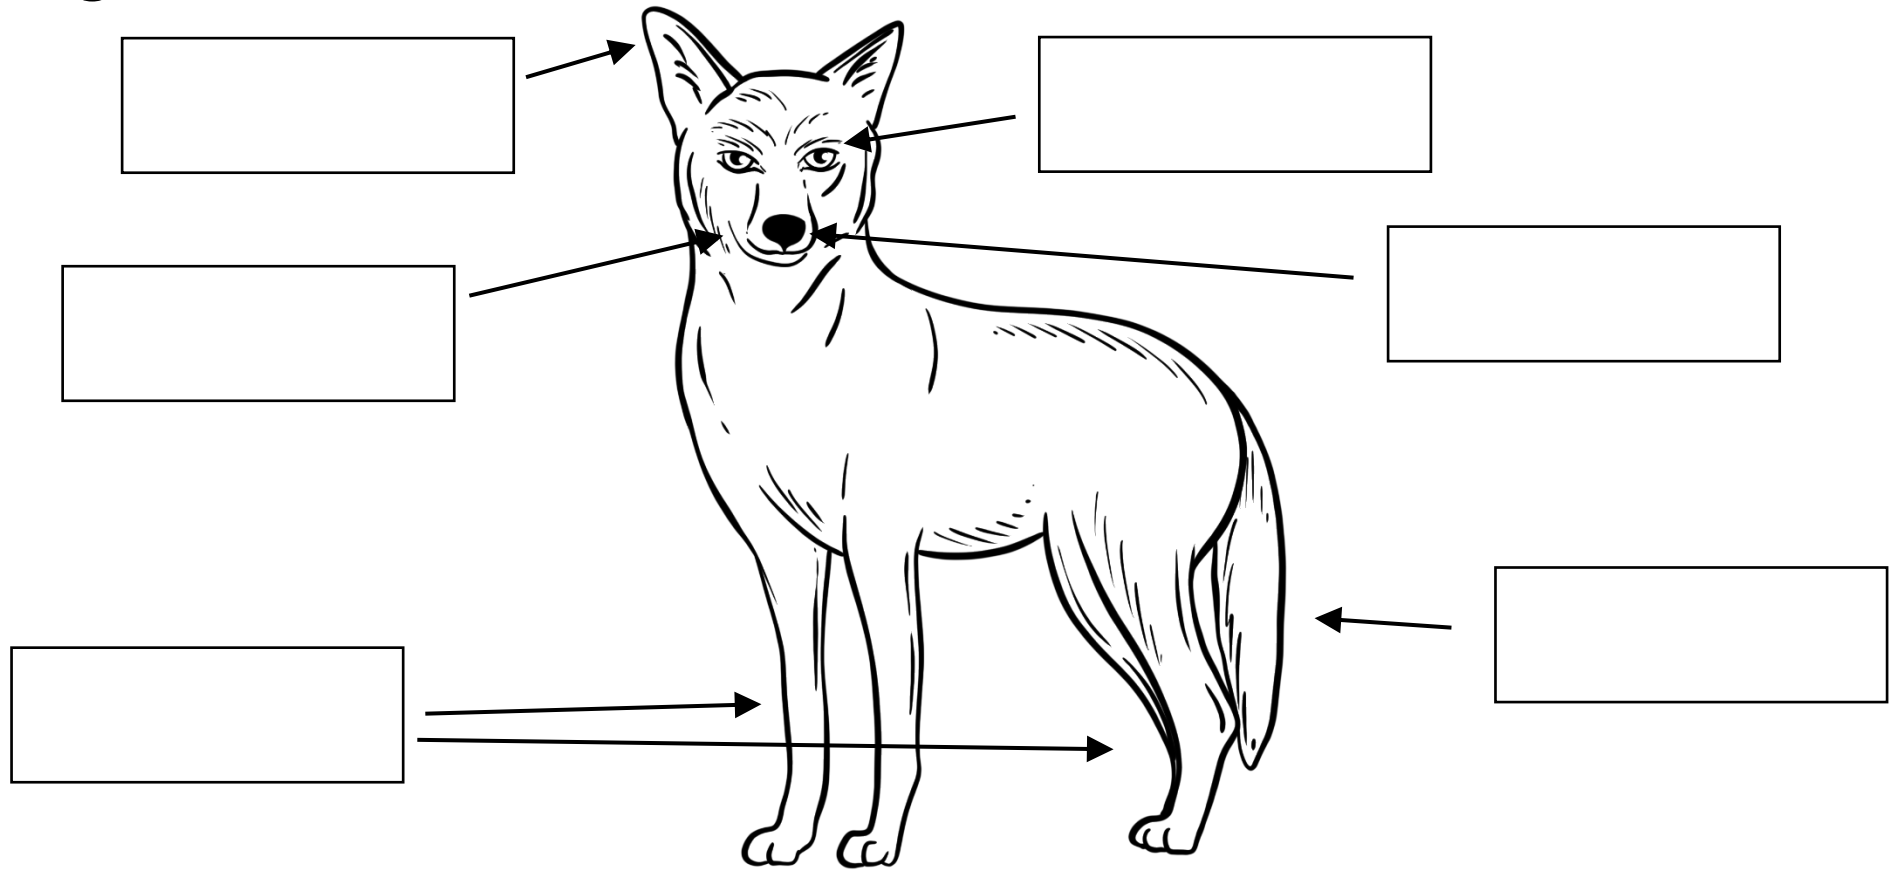

## Animal Body Parts Match

Kangaroo

Crocodile

# Australian Animals Set

Cassowary

Dingo

# Cassowary

neck	feathers	long leg	foot
sharp claws	beak	helmet	wattle

# Dingo

legs	muzzle	eye	bushy tail
	nose	ear	