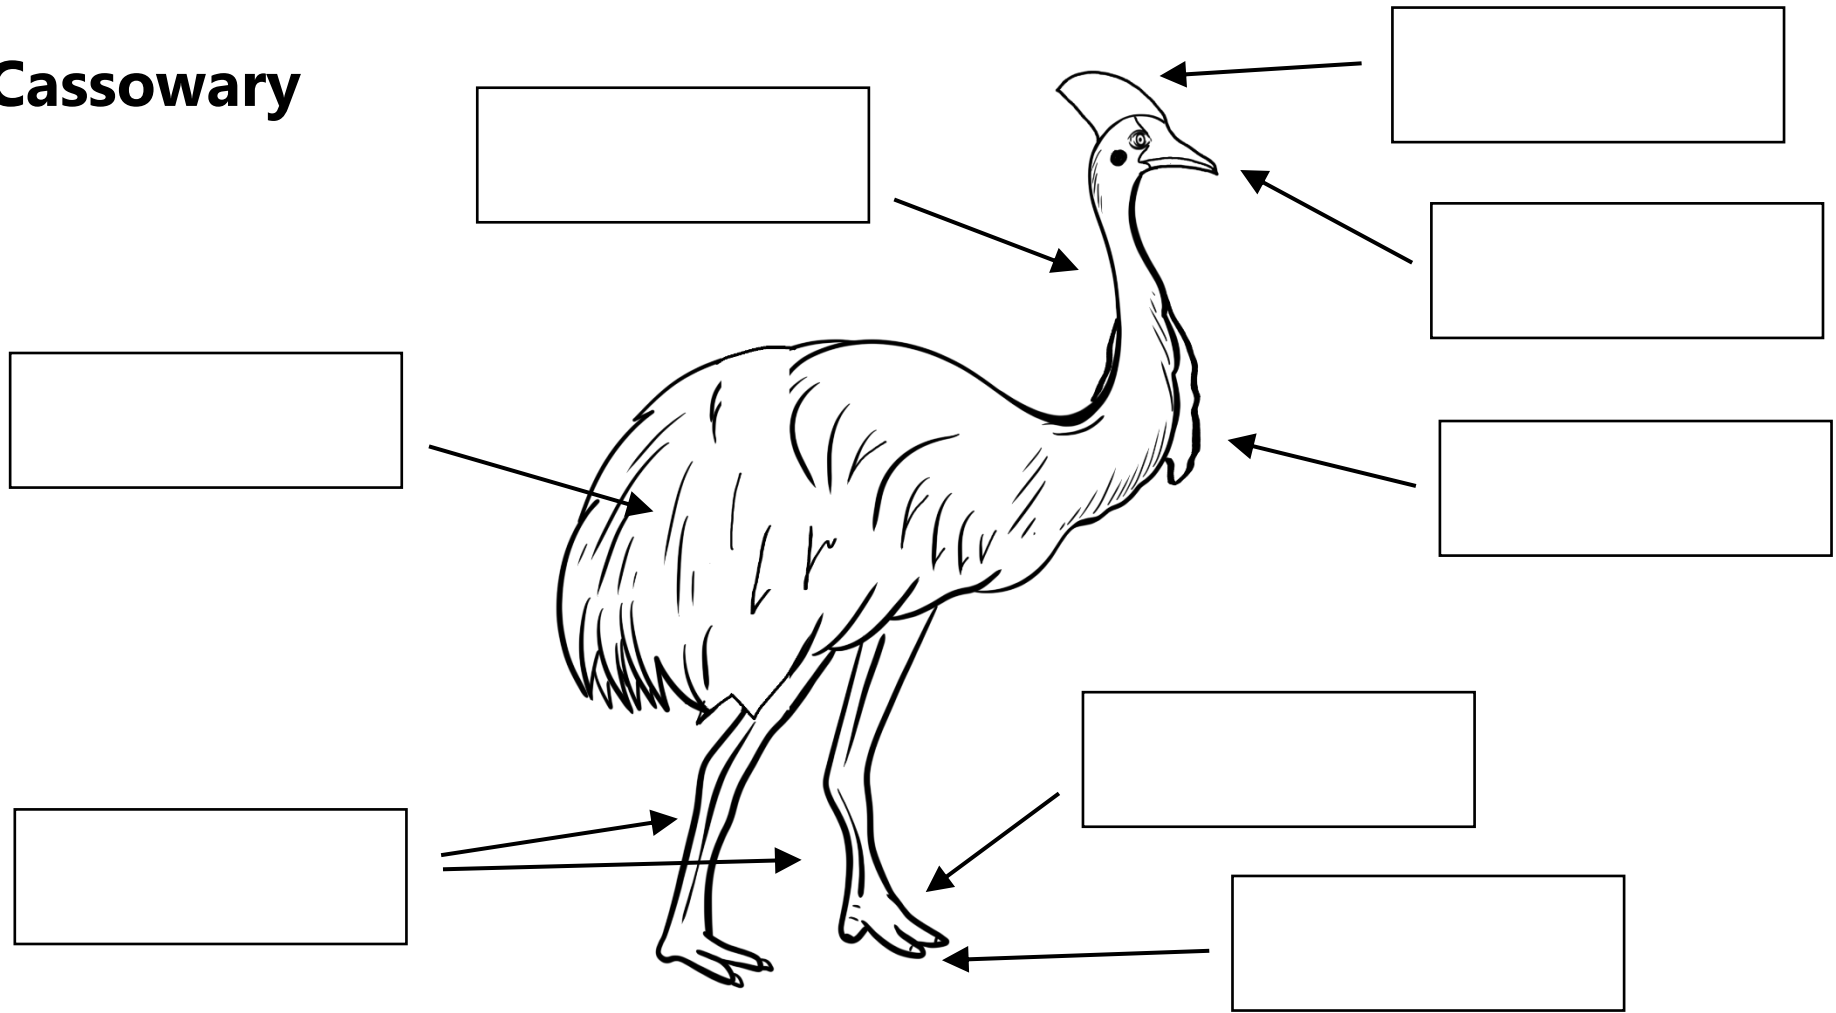

## Animal Body Parts Match

Kangaroo

Crocodile

# Australian Animals Set

Cassowary

Dingo

# Cassowary

neck	feathers	long leg	foot
sharp claws	beak	helmet	wattle

# Dingo

legs	muzzle	eye	bushy tail
	nose	ear	