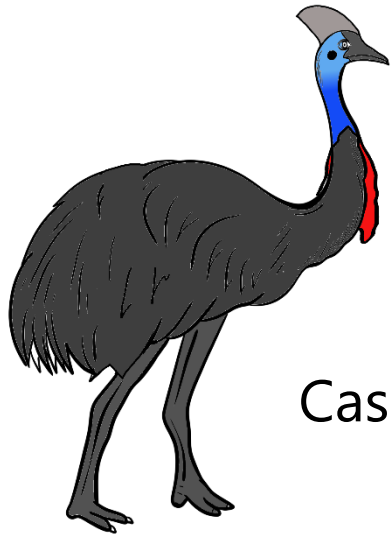

## Animal Body Parts Match

Kangaroo

Crocodile

# Australian Animals Set

Cassowary

Dingo

# Cassowary

neck	feathers	long leg	foot
sharp claws	beak	helmet	wattle

# Crocodile

powerful tail	eye	legs	snout
	scaly skin	teeth	