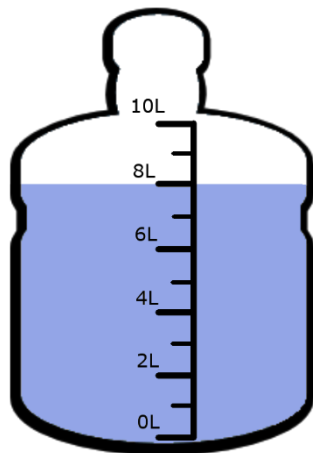

Volume & Capacity

Reading Scales

Record the volume of water in each container.

_____ L

Colour in water in each container to match the measurement below.

1 L

5 L

9.5 L

Volume & Capacity

Reading Scales **Answers**

Record the volume of water in each container.

6 L

8 L

7 L

9 L

2.5 L

7.5 L

Colour in water in each container to match the measurement below.

1 L

5 L

9.5 L