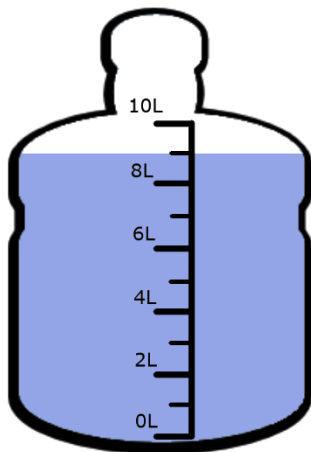

Volume & Capacity

Reading Scales

Record the volume of water in each container.

_____ L

Colour in water in each container to match the measurement below.

1 L

5 L

9.5 L

Volume & Capacity

Reading Scales **Answers**

Record the volume of water in each container.

6 L

8 L

7 L

9 L

2.5 L

7.5 L

Colour in water in each container to match the measurement below.

1 L

5 L

9.5 L