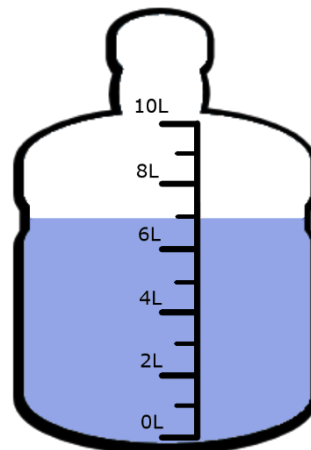

Volume & Capacity

Reading Scales

Record the volume of water in each container.

_____ L

Colour in water in each container to match the measurement below.

1 L

5 L

9.5 L

Volume & Capacity

Reading Scales **Answers**

Record the volume of water in each container.

6 L

8 L

7 L

9 L

2.5 L

7.5 L

Colour in water in each container to match the measurement below.

1 L

5 L

9.5 L