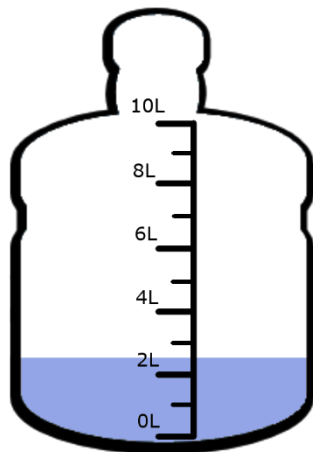

Volume & Capacity

Reading Scales

Record the volume of water in each container.

_____ L

Colour in water in each container to match the measurement below.

1 L

5 L

9.5 L

Volume & Capacity

Reading Scales **Answers**

Record the volume of water in each container.

6 L

8 L

7 L

9 L

2.5 L

7.5 L

Colour in water in each container to match the measurement below.

1 L

5 L

9.5 L