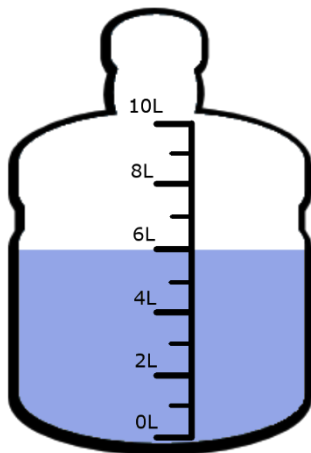

Volume & Capacity

Reading Scales

Record the volume of water in each container.

_____ L

Colour in water in each container to match the measurement below.

1 L

5 L

9.5 L

Volume & Capacity

Reading Scales **Answers**

Record the volume of water in each container.

6 L

8 L

7 L

9 L

2.5 L

7.5 L

Colour in water in each container to match the measurement below.

1 L

5 L

9.5 L