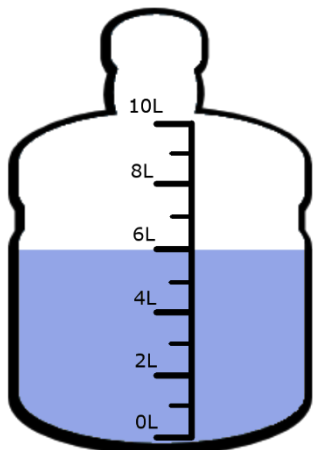

Volume & Capacity

Reading Scales

Record the volume of water in each container.

_____ L

Colour in water in each container to match the measurement below.

1 L

5 L

9.5 L

Volume & Capacity

Reading Scales **Answers**

Record the volume of water in each container.

6 L

8 L

7 L

9 L

2.5 L

7.5 L

Colour in water in each container to match the measurement below.

1 L

5 L

9.5 L