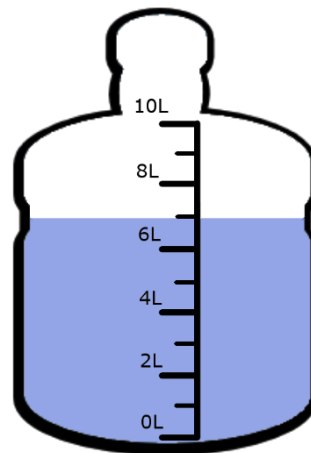

Volume & Capacity

Reading Scales

Record the volume of water in each container.

_____ L

Colour in water in each container to match the measurement below.

1 L

5 L

9.5 L

Volume & Capacity

Reading Scales **Answers**

Record the volume of water in each container.

6 L

8 L

7 L

9 L

2.5 L

7.5 L

Colour in water in each container to match the measurement below.

1 L

5 L

9.5 L