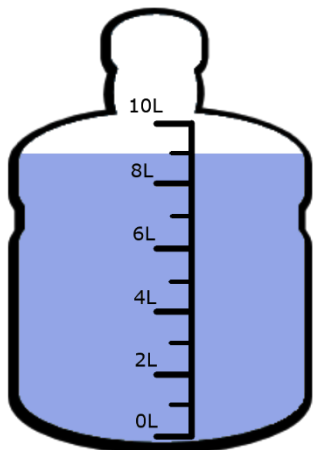

Volume & Capacity

Reading Scales

Record the volume of water in each container.

_____ L

Colour in water in each container to match the measurement below.

1 L

5 L

9.5 L

Volume & Capacity

Reading Scales **Answers**

Record the volume of water in each container.

6 L

8 L

7 L

9 L

2.5 L

7.5 L

Colour in water in each container to match the measurement below.

1 L

5 L

9.5 L