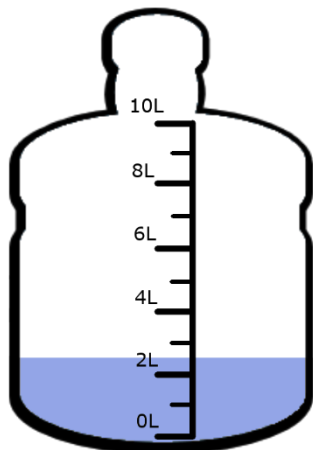

Volume & Capacity

Reading Scales

Record the volume of water in each container.

_____ L

Colour in water in each container to match the measurement below.

1 L

5 L

9.5 L

Volume & Capacity

Reading Scales **Answers**

Record the volume of water in each container.

6 L

8 L

7 L

9 L

2.5 L

7.5 L

Colour in water in each container to match the measurement below.

1 L

5 L

9.5 L