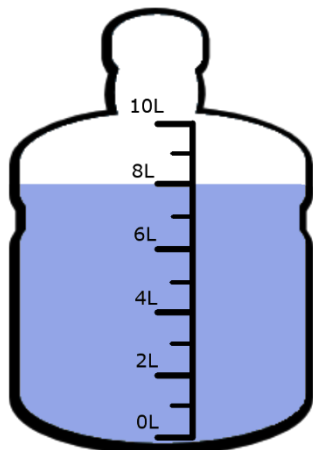

Volume & Capacity

Reading Scales

Record the volume of water in each container.

_____ L

Colour in water in each container to match the measurement below.

1 L

5 L

9.5 L

Volume & Capacity

Reading Scales **Answers**

Record the volume of water in each container.

6 L

8 L

7 L

9 L

2.5 L

7.5 L

Colour in water in each container to match the measurement below.

1 L

5 L

9.5 L