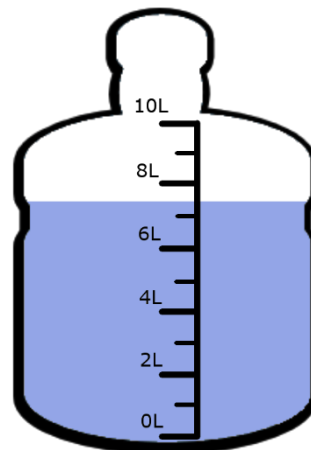

Volume & Capacity

Reading Scales

Record the volume of water in each container.

_____ L

Colour in water in each container to match the measurement below.

1 L

5 L

9.5 L

Volume & Capacity

Reading Scales **Answers**

Record the volume of water in each container.

6 L

8 L

7 L

9 L

2.5 L

7.5 L

Colour in water in each container to match the measurement below.

1 L

5 L

9.5 L