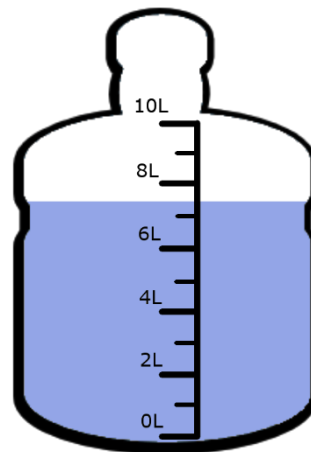

Volume & Capacity

Reading Scales

Record the volume of water in each container.

_____ L

Colour in water in each container to match the measurement below.

1 L

5 L

9.5 L

Volume & Capacity

Reading Scales **Answers**

Record the volume of water in each container.

6 L

8 L

7 L

9 L

2.5 L

7.5 L

Colour in water in each container to match the measurement below.

1 L

5 L

9.5 L