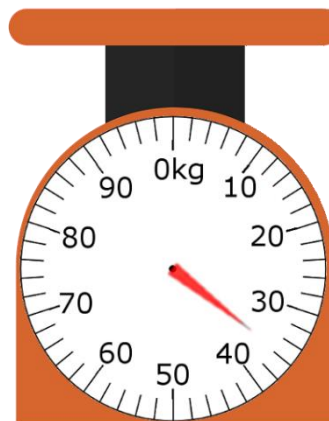

Reading Analogue Scales

Scale Mix

Read the weight each scale is showing and record it below the scale.
Remember to record the unit of measure.

Reading Analogue Scales Answers

Scale Mix

Read the weight each scale is showing and record it below the scale.
Remember to record the unit of measure.

8kg

23kg

7.6kg / 7kg 600g

5.8kg / 5kg 800g

580g

36kg

22kg

27kg