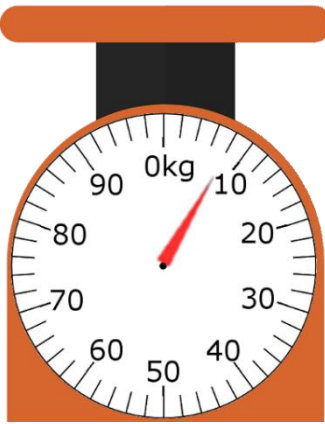

Reading Analogue Scales

Scale Mix

Read the weight each scale is showing and record it below the scale.
Remember to record the unit of measure.

Reading Analogue Scales Answers

Scale Mix

Read the weight each scale is showing and record it below the scale.
Remember to record the unit of measure.

8kg

23kg

7.6kg / 7kg 600g

5.8kg / 5kg 800g

580g

36kg

22kg

27kg

60g