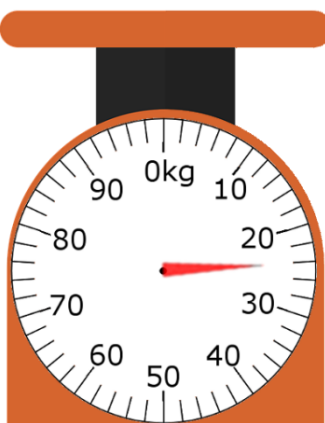

Reading Analogue Scales

Scale Mix

Read the weight each scale is showing and record it below the scale.
Remember to record the unit of measure.

Reading Analogue Scales Answers

Scale Mix

Read the weight each scale is showing and record it below the scale.
Remember to record the unit of measure.

8kg

23kg

7.6kg / 7kg 600g

5.8kg / 5kg 800g

580g

36kg

22kg

27kg

60g