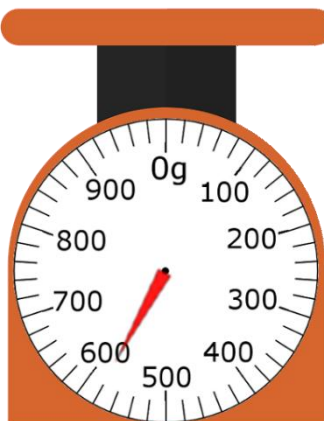

Reading Analogue Scales

Scale Mix

Read the weight each scale is showing and record it below the scale.
Remember to record the unit of measure.

Reading Analogue Scales Answers

Scale Mix

Read the weight each scale is showing and record it below the scale.
Remember to record the unit of measure.

8kg

23kg

7.6kg / 7kg 600g

5.8kg / 5kg 800g

580g

36kg

22kg

27kg