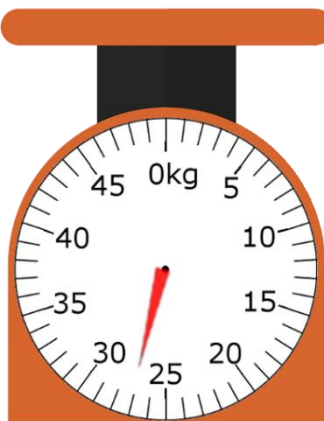

Reading Analogue Scales

Scale Mix

Read the weight each scale is showing and record it below the scale.
Remember to record the unit of measure.

Reading Analogue Scales Answers

Scale Mix

Read the weight each scale is showing and record it below the scale.
Remember to record the unit of measure.

8kg

23kg

7.6kg / 7kg 600g

5.8kg / 5kg 800g

580g

36kg

22kg

27kg

60g