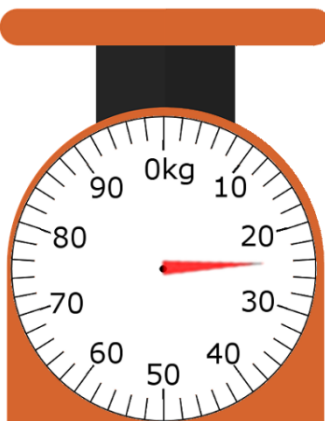

Reading Analogue Scales

Scale Mix

Read the weight each scale is showing and record it below the scale.
Remember to record the unit of measure.

Reading Analogue Scales Answers

Scale Mix

Read the weight each scale is showing and record it below the scale.
Remember to record the unit of measure.

8kg

23kg

7.6kg / 7kg 600g

5.8kg / 5kg 800g

580g

36kg

22kg

27kg

60g