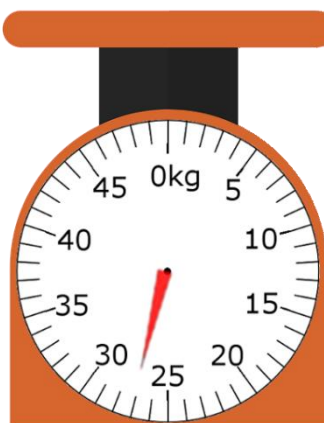

Reading Analogue Scales

Scale Mix

Read the weight each scale is showing and record it below the scale.
Remember to record the unit of measure.

Reading Analogue Scales Answers

Scale Mix

Read the weight each scale is showing and record it below the scale.
Remember to record the unit of measure.

8kg

23kg

7.6kg / 7kg 600g

5.8kg / 5kg 800g

580g

36kg

22kg

27kg

60g