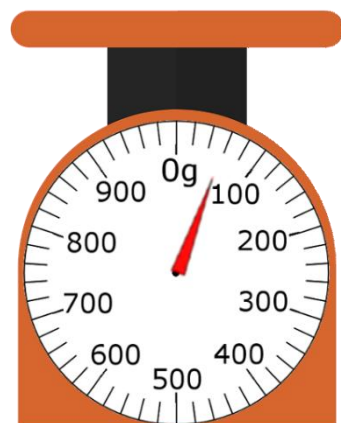

Reading Analogue Scales

Scale Mix

Read the weight each scale is showing and record it below the scale.
Remember to record the unit of measure.

Reading Analogue Scales Answers

Scale Mix

Read the weight each scale is showing and record it below the scale.
Remember to record the unit of measure.

8kg

23kg

7.6kg / 7kg 600g

5.8kg / 5kg 800g

580g

36kg

22kg

27kg