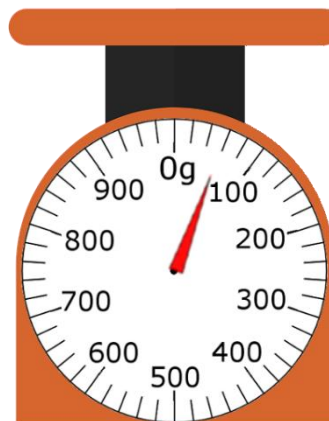

Reading Analogue Scales

Scale Mix

Read the weight each scale is showing and record it below the scale.
Remember to record the unit of measure.

Reading Analogue Scales Answers

Scale Mix

Read the weight each scale is showing and record it below the scale.
Remember to record the unit of measure.

8kg

23kg

7.6kg / 7kg 600g

5.8kg / 5kg 800g

580g

36kg

22kg

27kg