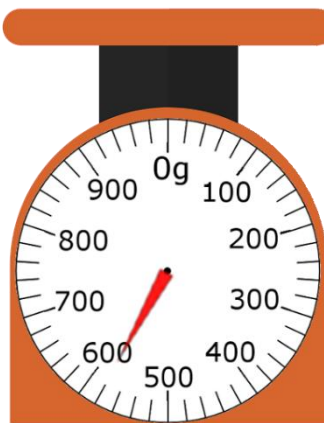

Reading Analogue Scales

Scale Mix

Read the weight each scale is showing and record it below the scale.
Remember to record the unit of measure.

Reading Analogue Scales Answers

Scale Mix

Read the weight each scale is showing and record it below the scale.
Remember to record the unit of measure.

8kg

23kg

7.6kg / 7kg 600g

5.8kg / 5kg 800g

580g

36kg

22kg

27kg