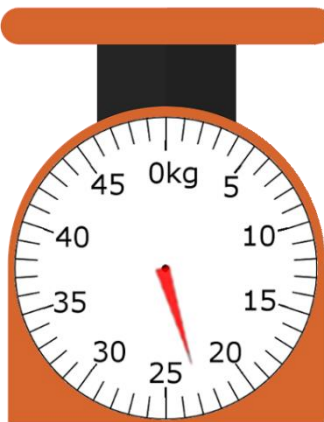

Reading Analogue Scales

Scale Mix

Read the weight each scale is showing and record it below the scale.
Remember to record the unit of measure.

Reading Analogue Scales Answers

Scale Mix

Read the weight each scale is showing and record it below the scale.
Remember to record the unit of measure.

8kg

23kg

7.6kg / 7kg 600g

5.8kg / 5kg 800g

580g

36kg

22kg

27kg