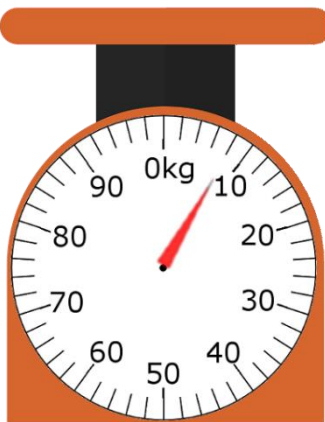

Reading Analogue Scales

Scale Mix

Read the weight each scale is showing and record it below the scale.
Remember to record the unit of measure.

Reading Analogue Scales Answers

Scale Mix

Read the weight each scale is showing and record it below the scale.
Remember to record the unit of measure.

8kg

23kg

7.6kg / 7kg 600g

5.8kg / 5kg 800g

580g

36kg

22kg

27kg

60g