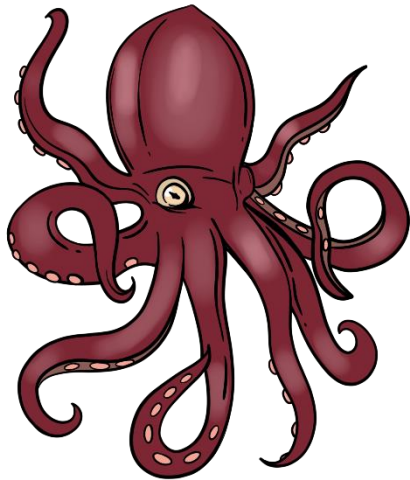

Animal Body Parts Match

Turtle

Crocodile

Water

Animals Set

Octopus

Orca

Stingray

Crocodile

powerful tail	eye	legs	snout
	scaly skin	teeth	

Turtle

shell	beak	tail	front flipper
	back flipper	eye	

Octopus

suckers

arms

head

eye

mantle

Orca

blowhole	flipper	dorsal fin	eye
teeth	eyespot	fluke	

Stingray

tail

snout

spiracle